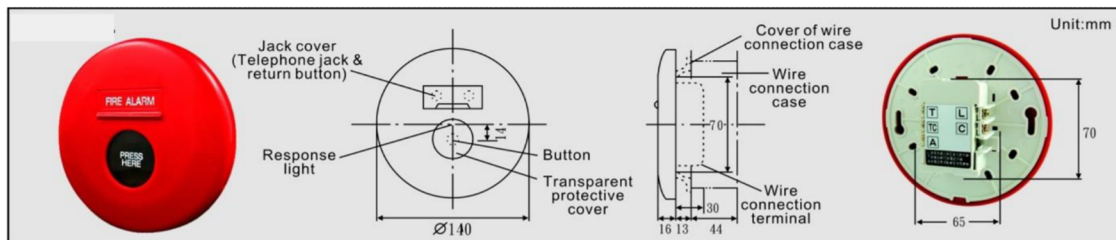

## Manual Station/Call Point

Brand: TYY  
 Model: YFM-01  
 TYPE: Manual Station

## FEATURES

- Auto-Return by pushing button, no need to disassemble the main body.
- Response light available to identify the operation completed.
- Reinforced transparent protective cover is reusable.
- All plastics are fire-proof, light , convenient and stylish.

## SPECIFICATION

ITEM	SPECIFICATION
Model	YFM-01
Rated Voltage	DC-24V
Color	Red
Material	Flame retardant plastic
Weight	158g
Dimensions	140(Dia.) × (H) mm