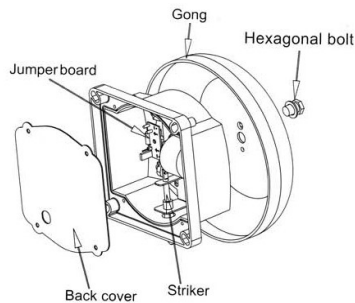

## FEATURES

The product is the fire alarm, a fire alarm device, generally used for more staff in public areas. In the event of an emergency situation is controlled by the alarm controller to trigger an alarm, one for each region under normal circumstances, be used for fire alarms, good warning sound effects, Fire alarm internally by a 24VDC motor driven by the cranshaft and connecting rod bells , no relays work,

## SPECIFICATION

ITEM	SPECIFICATION
Model	AW-CBL2166-A-6
Operating Voltage	24 VDC
Working Current	50mA
Working Environment	-10C to +50C
Volume(dB)	>96dB
Weight	0.9kg
Dimensions	6" (150*61mm)