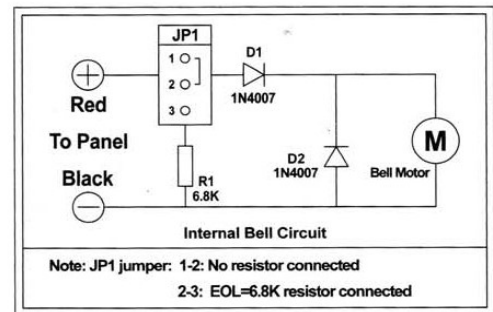

## FEATURES

The product is the fire alarm, a fire alarm device, generally used for more staff in public areas. In the event of an emergency situation is controlled by the alarm controller to trigger an alarm, one for each region under normal circumstances, be used for fire alarms, good warning sound effects, Fire alarm internally by a 24VDC motor driven by the cranshaft and connecting rod bells , no relays work,

## SPECIFICATION

ITEM	SPECIFICATION
Model	AW-CBL2166-A-6
Operating Voltage	24 VDC
Working Current	50mA
Working Environment	-10C to +50C
Volume(dB)	>96dB
Weight	0.9kg
Dimensions	6" (150*61mm)